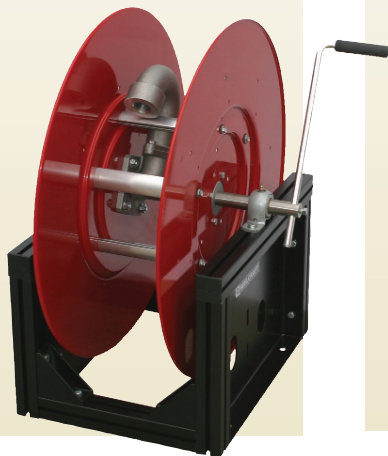

TURF CARE REELS

Equipment Cleaning Hose Reels

Equipment Cleaning Hose Reels

Great for golf courses, athletic fields, parks & rec.

Equipment Cleaning HOSE REELS

Use air to clean carts and utility vehicles prior to washing to reduce water usage and cut down on clipping mess.

- **POLYCRAFT**
  SGA3650 OLP
  3/8" x 50'
  With hose.
- SGA3850 OLP
  1/2" x 50'
  With hose.

Large Capacity HOSE REELS

SERIES 40 HAND CRANK

Suggested models:
411171CG1LC
up to 1" X 100'
432191CG1LC
up to 1-1/2" X 100'
Both without hose.

SERIES 30000

CA38112 M
Up to 200' x 1/2"
HAND CRANK
3000 PSI.
Hose sold
separately.

Pressure Wash HOSE REELS

Use to wash carts, utility vehicles and mowers. Available in several packages, see other side.

- **SERIES H18000**
  H18006 M
  3/8" x 100'
  Hose sold
  separately.

Wash Pad HOSE REELS

Wash pad application, reels to remain pressurized and tied into irrigation system complete with supply hose and shut off valve for fingertip control.

Lead hose included with wash pad reels.

NEW

SERIES 7000

GC7925 OLP
3/4" x 25'
With hose.

SERIES 7000

GC7535 OLP
5/8" x 35'
With garden hose.

Improve hose management at each wash pad station with Reelcraft reels.

DOTTED LINE INDICATES TRIM LINE

USA: 800-444-3134 Europe: +44 (0) 1536 406999
Canada: 800-268-1756 Asia: 63-45-599-3721

www.reelcraft.com

Wind Things Up With Reelcraft