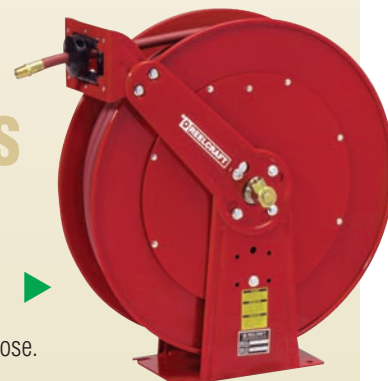

DOTTED LINE INDICATES TRIM LINE

USA: 800-444-3134 Europe: +44 (0) 1536 406999
Canada: 800-268-1756 Asia: 63-45-599-3721

www.reelcraft.com

REELCRAFT

Wind Things Up With Reelcraft