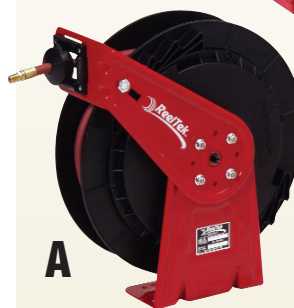

SERIES-RT
RT650-OLP
3/8" x 50'
RT450-OLP
1/4" x 50'
Both with hose.